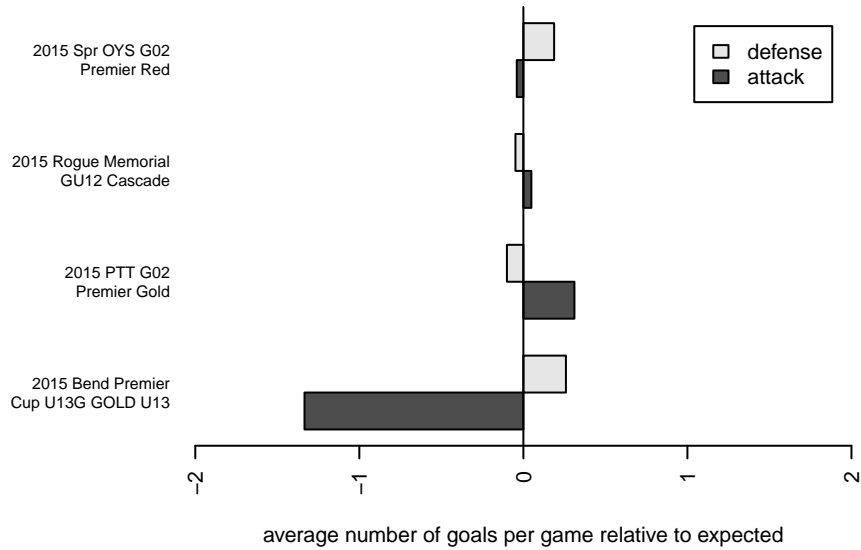

Performance relative to 13 month average