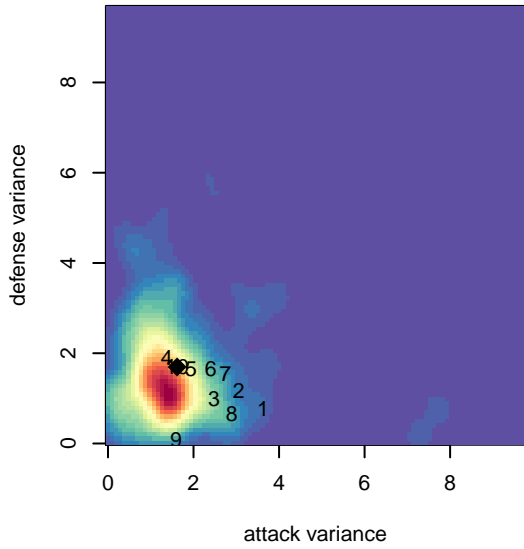

Rogue Valley Timbers Red G02

Rogue Valley SC
 Medford, OR
 G02 total strength=1068
 attack=3.49 defense=1.84
 fall league = PTT G02 Premier Gold
 spr league = Spr OYS G02 Premier Red
 notes= Elliot-Burke 2014

alt names used:
 Rogue Valley Timbers – G13 02 Red
 ROGUE VALLEY TIMBERS RVT 02G RED (Of
 RVT G02 Red
 Rogue Valley Timbers – G13 02 Red
 Rogue Valley Timbers – G13 02 Red

Venues played:
 2015 Rogue Memorial GU12 Cascade
 2015 Bend Premier Cup U13G GOLD U13
 2015 PTT G02 Premier Gold
 2015 Spr OYS G02 Premier Red
 2015 OYS State Cup G02

Rogue Valley Timbers Red G02
 Dots are actual minus expected GF (blue circles) and GA (red triangles).
 Blue line is smoothed change in attack strength. Red is smoothed change in defense strength.

**attack and defense variance (black dot)
relative to other teams
and top 10 in region**