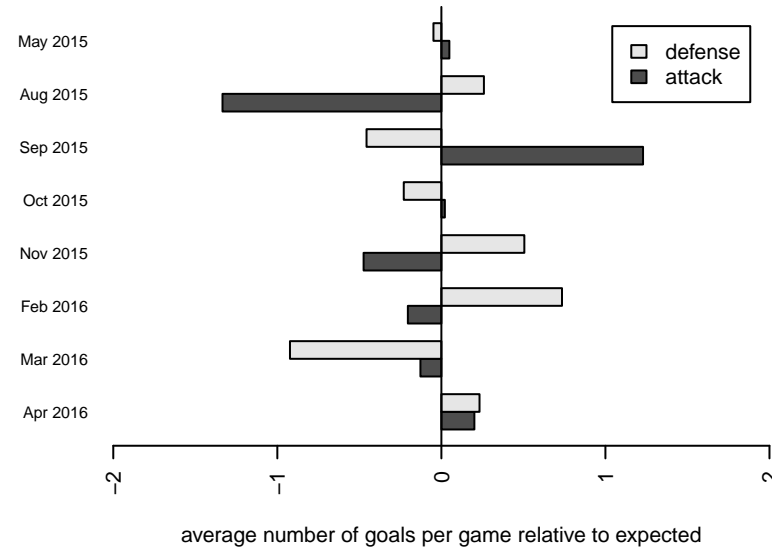

Performance relative to 13 month average