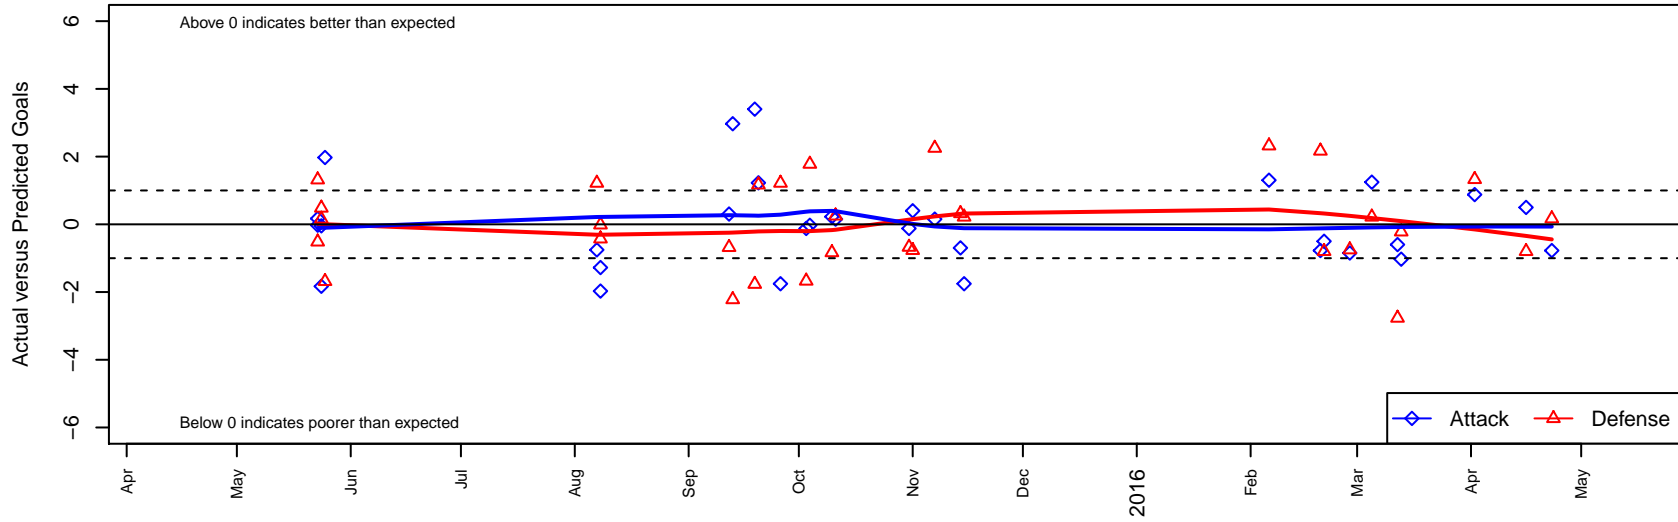

Rogue Valley Timbers Red G02

Rogue Valley SC
 Medford, OR
 G02 total strength=1068
 attack=3.49 defense=1.84
 fall league = PTT G02 Premier Gold
 spr league = Spr OYS G02 Premier Red
 notes= Elliot-Burke 2014

alt names used:
 Rogue Valley Timbers – G13 02 Red
 ROGUE VALLEY TIMBERS RVT 02G RED (Of
 RVT G02 Red
 Rogue Valley Timbers – G13 02 Red
 Rogue Valley Timbers – G13 02 Red

Venues played:
 2015 Rogue Memorial GU12 Cascade
 2015 Bend Premier Cup U13G GOLD U13
 2015 PTT G02 Premier Gold
 2015 Spr OYS G02 Premier Red
 2015 OYS State Cup G02

Rogue Valley Timbers Red G02
 Dots are actual minus expected GF (blue circles) and GA (red triangles).
 Blue line is smoothed change in attack strength. Red is smoothed change in defense strength.

**attack and defense variance (black dot)
relative to other teams
and top 10 in region**