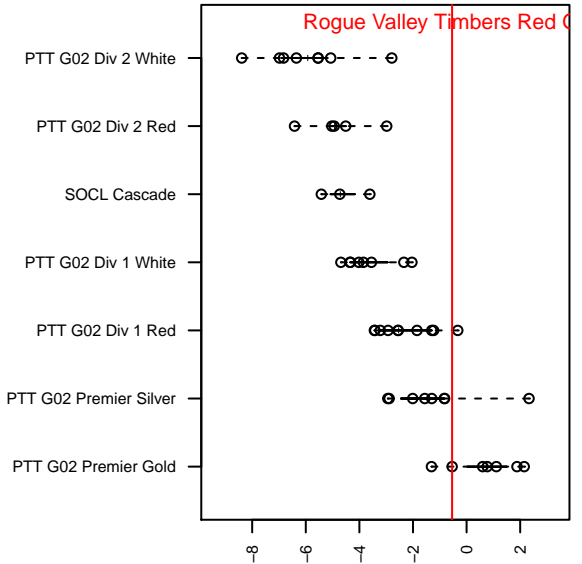

**attack and defense rating
relative to others at age
and all opponents in last 13 months**